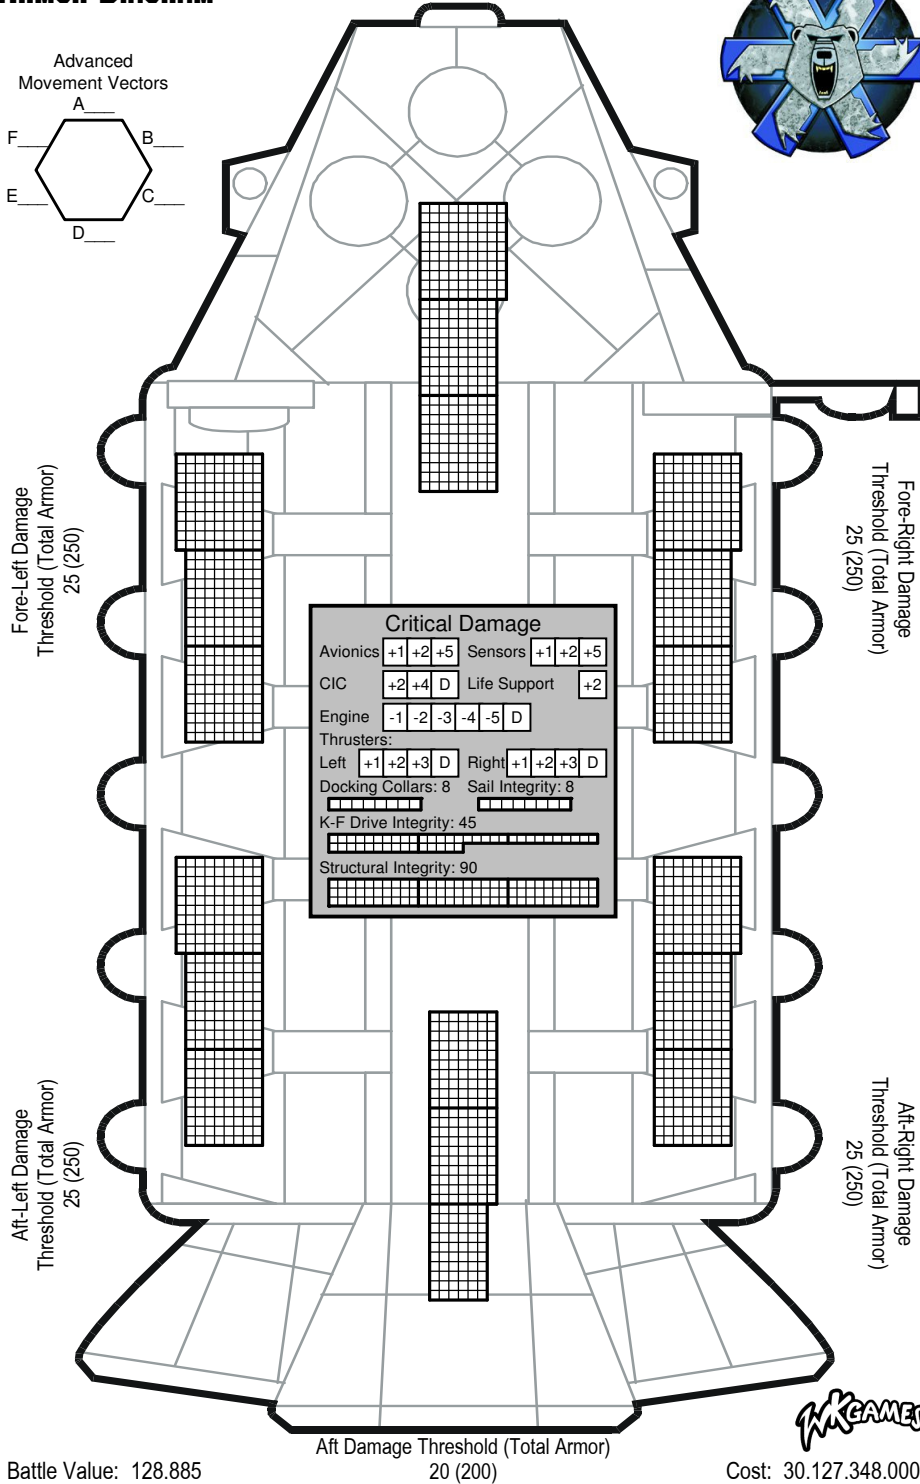

AEROTECH 2™

WARSHIP RECORD SHEET

Nose Damage Threshold (Total Armor)
25 (250) - Capital Scale

ARMOR DIAGRAM

Battle Value: 128.885

Cost: 30.127.348.000

Velocity Record

Tum #	1	2	3	4	5	6	7	8	9	10	11	12	13	14	15	16	17	18	19	20	
Thrust																					
Velocity																					
Effective Velocity																					
Altitude Level																					
Fuel Pts	37.500																				

VESSEL DATA

Name: **Leviathan (Heavy Transport) Great Bear**
 Type: **WarShip**
 Mass: **2.400.000 tons**
 Thrust: Safe Thrust: **2** Max Thrust: **3**
 Tech: **Clan / Level 2 / 3055**
 Fighters/Small Craft: 50 / 20 Launch Rate: 16 / turn
 Life Boats/Escape Pods: 150 / 30000 DropShips: 8

Weapons & Equipment Inventory:

Capital weapon ranges, hexes: (0-12) (13-24) (25-40) (41-50)

Capital Class Bay	Loc	Heat	SRV	MRV	LRV	ERV
1 Heavy N-Gauss	Nose	18	30	30	30	30
2 NAC/30	Nose	200	60	60	60	--
2 Medium NPPC	Nose	270	18	18	18	18
1 AR10(25KW,50WS,100B)	Nose	20	*	*	*	*
1 Medium NPPC	FL/FR	135	9	9	9	9
1 NAC/30	FL/FR	100	30	30	30	--
1 AR10(25KW,50WS,100B)	FL/FR	20	*	*	*	*
1 Medium N-Gauss	L/RBS	15	25	25	25	25
4 NL55	L/RBS	340	22	22	22	22
1 NAC/30	AL/AR	100	30	30	30	--
1 AR10(25KW,50WS,100B)	AL/AR	20	*	*	*	*
2 Medium NPPC	Aft	270	18	18	18	18
1 AR10(25KW,50WS,100B)	Aft	20	*	*	*	*