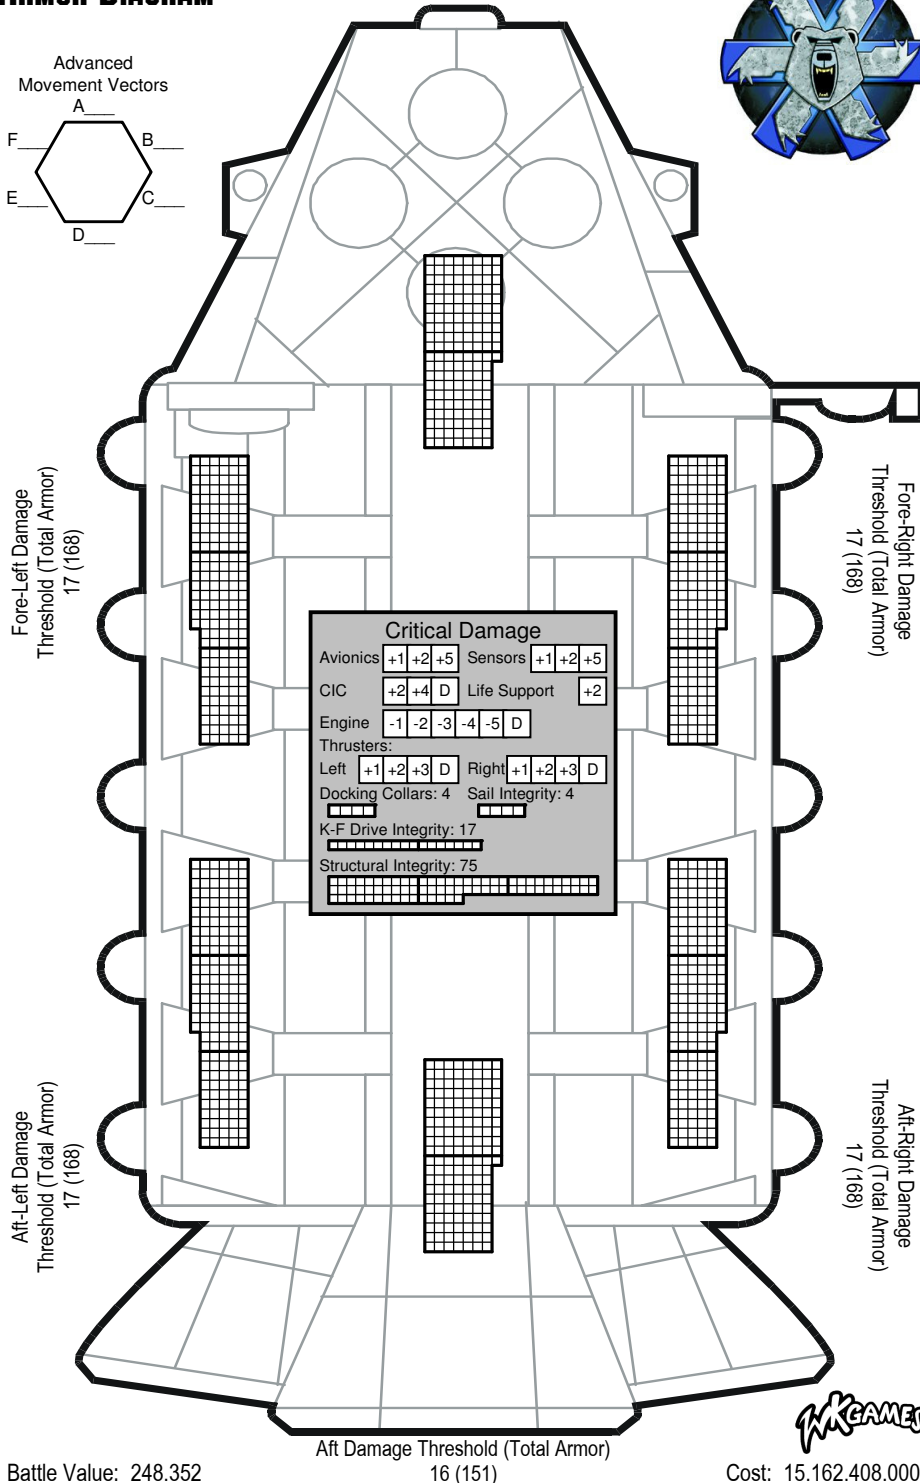

AEROTECH 2™

WARSHIP RECORD SHEET

Nose Damage Threshold (Total Armor)
16 (151) - Capital Scale

ARMOR DIAGRAM

Critical Damage

Avionics	+1 +2 +5	Sensors	+1 +2 +5
CIC	+2 +4 D	Life Support	+2
Engine	-1 -2 -3 -4 -5 D		
Thrusters:			
Left	+1 +2 +3 D	Right	+1 +2 +3 D
Docking Collars: 4		Sail Integrity: 4	
K-F Drive Integrity: 17			
Structural Integrity: 75			

Battle Value: 248.352

Aft Damage Threshold (Total Armor)
16 (151)

Cost: 15.162.408.000

Velocity Record																				
Turn #	1	2	3	4	5	6	7	8	9	10	11	12	13	14	15	16	17	18	19	20
Thrust																				
Velocity																				
Effective Velocity																				
Altitude Level																				
Fuel Pts	2.500																			

VESSEL DATA

Name: **Black Lion Bear's Den**

Type: **WarShip**

Mass: **810.000 tons**

Thrust: Safe Thrust: **3** Max Thrust: **5**

Tech: **Clan / Level 2 / 2691**

Fighters/Small Craft: 20 / 10 Launch Rate: 12 / turn

Grav Decks: Grav Deck #1: (65-meter diameter)
Grav Deck #2: (85-meter diameter)

Cargo: Bay 1: Fighters (20) (4 doors)
Bay 2: Small Craft (10) (2 doors)
Bay 3: Cargo (57.094 Tons, 1 door)

Ammo: NAC/20 (400) Barracuda (90)
White Shark (20) NAC/30 (400)