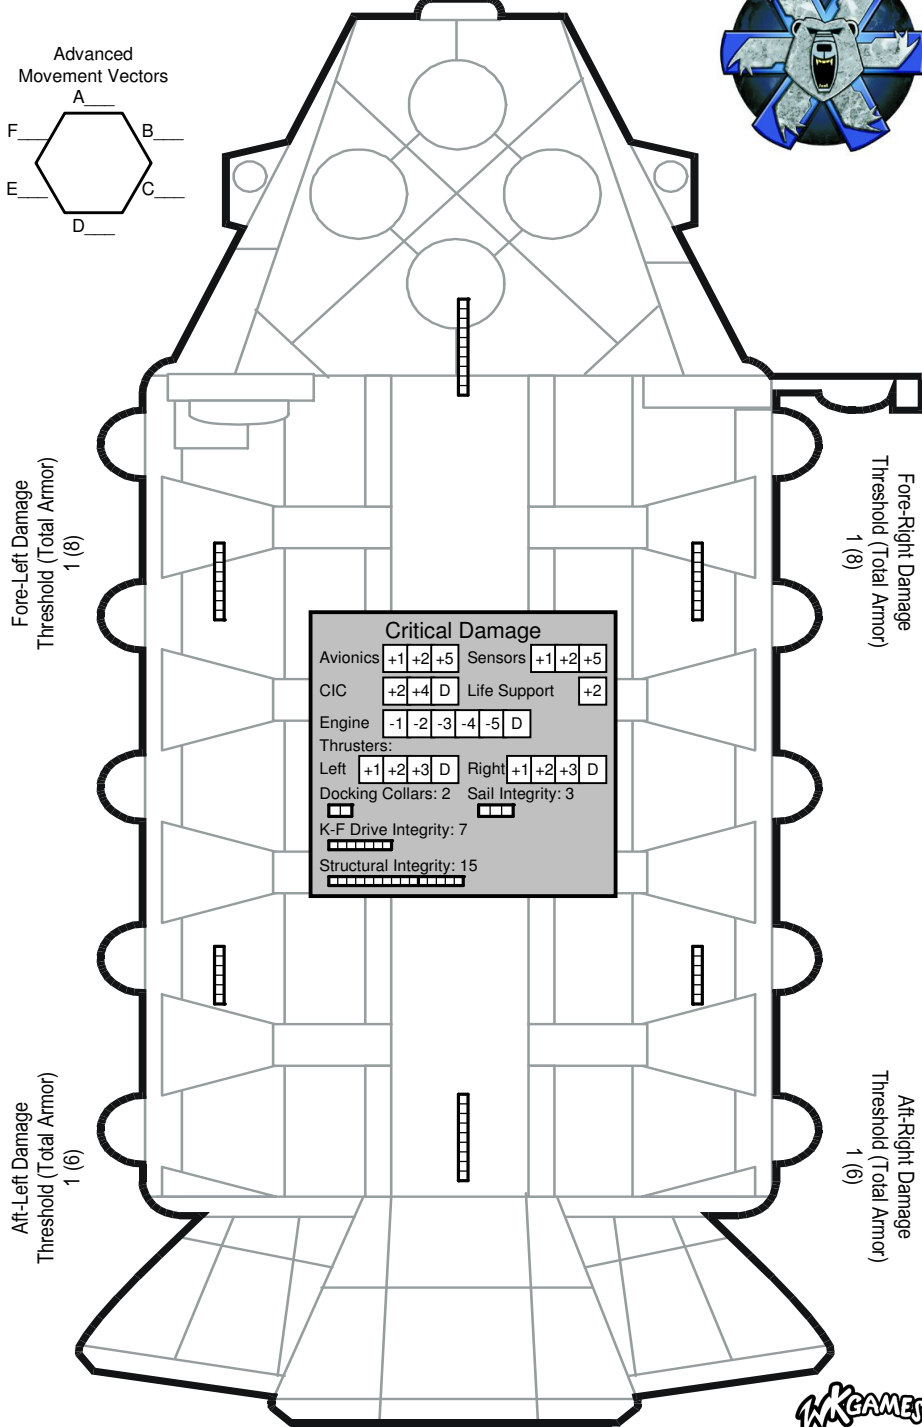

AEROTECH 2™

WARSHIP RECORD SHEET

Nose Damage Threshold (Total Armor)
1 (10) - Capital Scale

ARMOR DIAGRAM

Battle Value: 53.111

Cost: 3.269.464.000

Velocity Record

Turn #	1	2	3	4	5	6	7	8	9	10	11	12	13	14	15	16	17	18	19	20	
Thrust																					
Velocity																					
Effective Velocity																					
Altitude Level																					
Fuel Pts	5.000																				

VESSEL DATA

Name: **Carrack (Transport) Yggdrasil**
Type: **WarShip**
Mass: **300.000 tons**
Thrust: Safe Thrust: **3** Max Thrust: **5**
Tech: **Clan / Level 2 / 2950**
Fighters/Small Craft: 0 / 4 Launch Rate: 8 / turn
Life Boats/Escapes Pods: 4 / 4 DropShips: 2

Weapons & Equipment Inventory:

Capital weapon ranges, hexes: (0-12) (13-24) (25-40) (41-50)

Capital Class Bay	Loc	Heat	SRV	MRV	LRV	ERV
2 NL35	Nose	104	7	7	7	--
1 NAC/20	Nose	60	20	20	20	--
2 NL35	FL/FR	104	7	7	7	--
1 NAC/10	FL/FR	30	10	10	10	--
2 NL35	L/RBS	104	7	7	7	--
1 NAC/20	L/RBS	60	20	20	20	--
2 NL35	AL/AR	104	7	7	7	--
1 NAC/10	AL/AR	30	10	10	10	--
2 NL35	Aft	104	7	7	7	--
2 NAC/10	Aft	60	20	20	20	--

Standard weapon ranges, hexes: (0-6) (7-12) (13-20) (21-25)

Standard Class Bay	Loc	Heat	SRV	MRV	LRV	ERV
2 ER Large Laser	Nose	24	2(20)	2(20)	2(20)	2(20)
4 AMS	Nose	4	--	--	Point Defense	--
4 Large Pulse Laser	Nose	40	4(40)	4(40)	4(40)	--
2 ER Large Laser	FL/FR	24	2(20)	2(20)	2(20)	2(20)
8 AMS	FL/FR	8	--	--	Point Defense	--
4 Large Pulse Laser	FL/FR	40	4(40)	4(40)	4(40)	--
2 ER Large Laser	L/RBS	24	2(20)	2(20)	2(20)	2(20)
4 AMS	L/RBS	4	--	--	Point Defense	--
4 Large Pulse Laser	L/RBS	40	4(40)	4(40)	4(40)	--
2 ER Large Laser	AL/AR	24	2(20)	2(20)	2(20)	2(20)
4 AMS	AL/AR	4	--	--	Point Defense	--
4 Large Pulse Laser	AL/AR	40	4(40)	4(40)	4(40)	--
2 ER Large Laser	Aft	24	2(20)	2(20)	2(20)	2(20)
4 AMS	Aft	4	--	--	Point Defense	--
4 Large Pulse Laser	Aft	40	4(40)	4(40)	4(40)	--

Grav Decks: Grav Deck #1: (98-meter diameter)

Cargo: Bay 1: Small Craft (2) (2 doors)
Bay 2: Cargo (63.446 Tons, 10 doors)
Bay 3: Small Craft (2) (2 doors)

Ammo:
NAC/10 (1.000) NAC/20 (500) AMS (12.024)

Total Heat Sinks: 747 (1.494)
Heat Generation per Arc: (1.744 Total)
Nose: 232 Fore Left/Right: 206 x 2
Left/Right BroadSides: 232 x 2
Aft Left/Right: 202 x 2 Aft: 232

Crew Data

Gunnery Skill: _____ Piloting Skill: _____
Hits Taken Modifier:

1	2	3	4	5	6
+1	+2	+3	+4	+5	Incap

Crew: 145 Passengers: 0 Other: 20