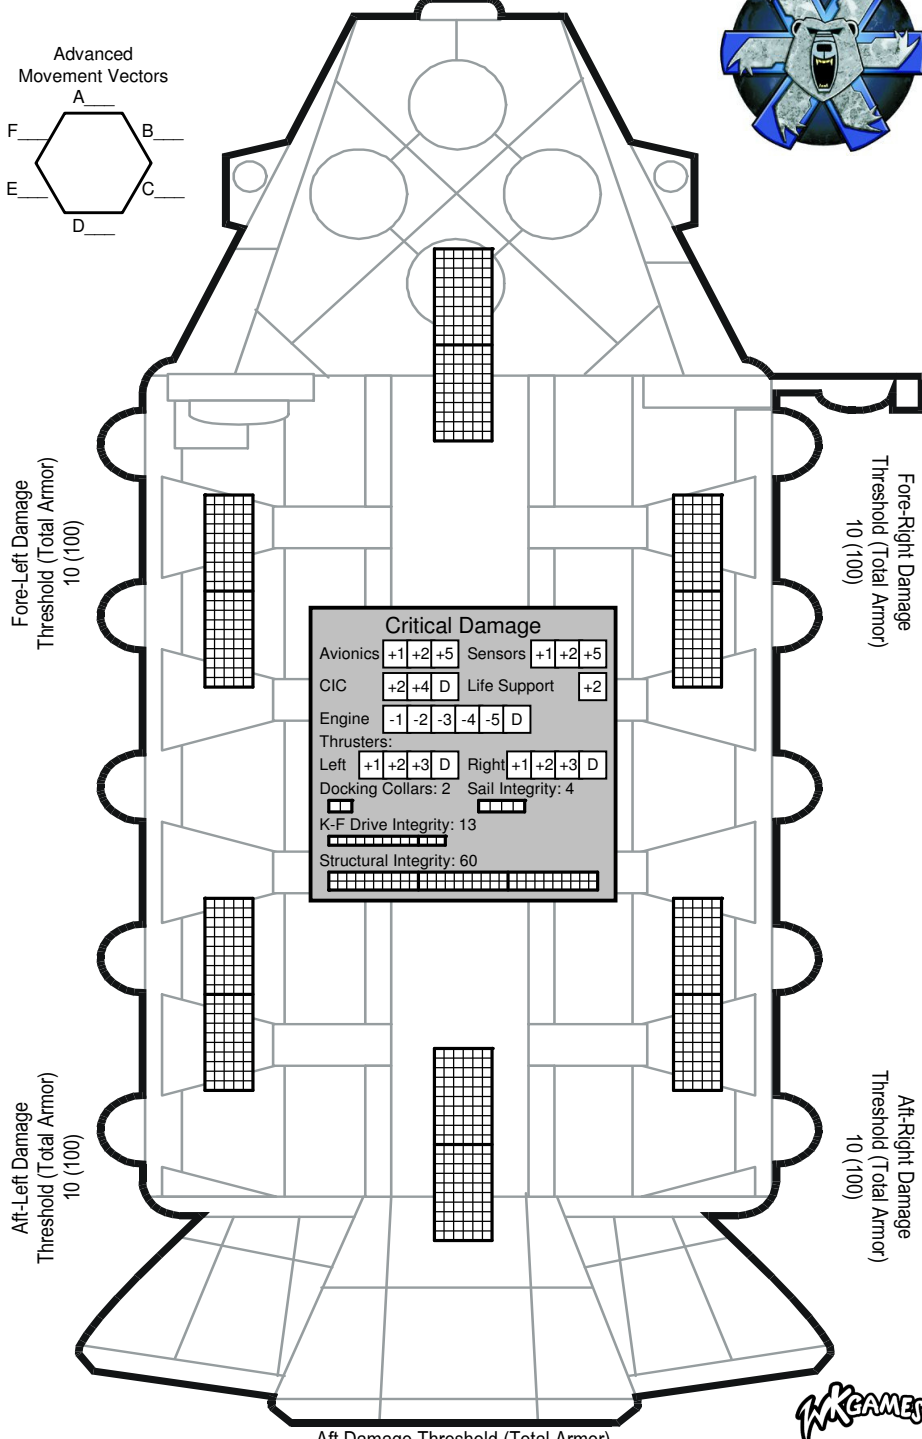

## WARSHIP RECORD SHEET

Nose Damage Threshold (Total Armor)  
12 (120) - Capital Scale

### ARMOR DIAGRAM

**Critical Damage**

Avionics +1 +2 +5 Sensors +1 +2 +5  
 CIC +2 +4 D Life Support +2  
 Engine -1 -2 -3 -4 -5 D  
 Thrusters:  
 Left +1 +2 +3 D Right +1 +2 +3 D  
 Docking Collars: 2 Sail Integrity: 4  
 K-F Drive Integrity: 13  
 Structural Integrity: 60

### VESSEL DATA

Name: **York (Destroyer/Carrier) Ursa Minor**  
 Type: **WarShip**  
 Mass: **600.000 tons**  
 Thrust: Safe Thrust: **4** Max Thrust: **6**  
 Tech: **Clan / Level 2 / 2947**  
 Fighters/Small Craft: 25 / 5 Launch Rate: 8 / turn  
 Life Boats/Escapes Pods: 30 / 20 DropShips: 2