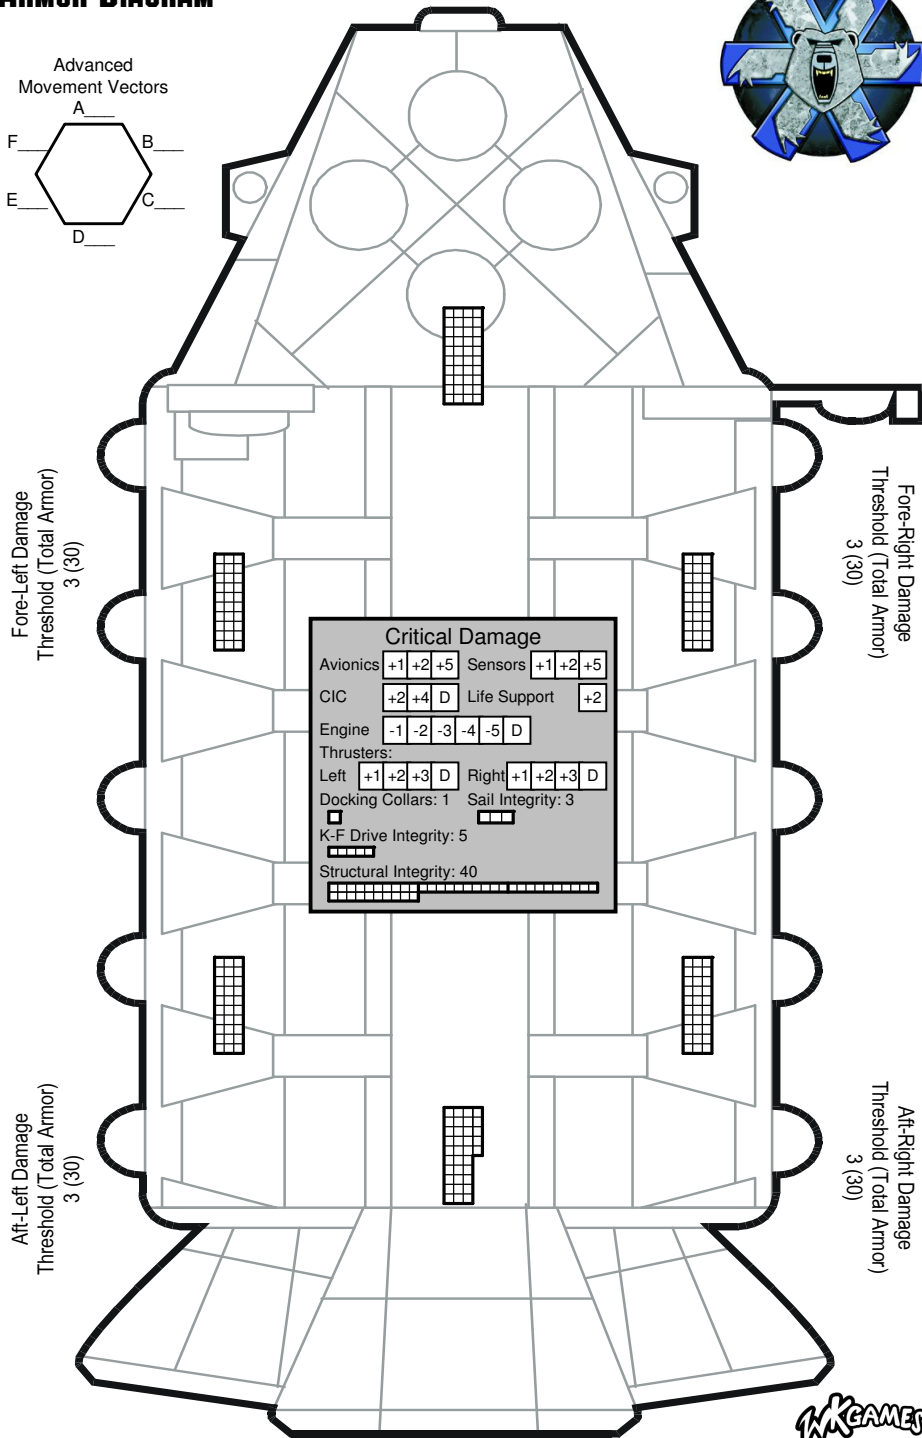

AEROTECH 2™

WARSHIP RECORD SHEET

Nose Damage Threshold (Total Armor)
4 (40) - Capital Scale

ARMOR DIAGRAM

Battle Value: 39.707

Cost: 6.828.016.000

Velocity Record

Turn #	1	2	3	4	5	6	7	8	9	10	11	12	13	14	15	16	17	18	19	20	
Thrust																					
Velocity																					
Effective Velocity																					
Altitude Level																					
Fuel Pts	30.000																				

VESSEL DATA

Name: **Fredasa (Corvette/Raider) Black Ghost**
 Type: **WarShip**
 Mass: **180.000 tons**
 Thrust: Safe Thrust: **5** Max Thrust: **8**
 Tech: **Clan / Level 2 / 2962**
 Fighters/Small Craft: 20 / 2 Launch Rate: 12 / turn
 Life Boats/Escapes Pods: 15 / 0 DropShips: 1

Weapons & Equipment Inventory:

Capital weapon ranges, hexes: (0-12) (13-24) (25-40) (41-50)

Capital Class Bay	Loc	Heat	SRV	MRV	LRV	ERV
1 NAC/40	Nose	135	40	40	--	--
2 NL45	Nose	140	9	9	9	9
2 NAC/10	FL/FR	60	20	20	20	--
2 NL45	L/RBS	140	9	9	9	9
2 NL45	Aft	140	9	9	9	9