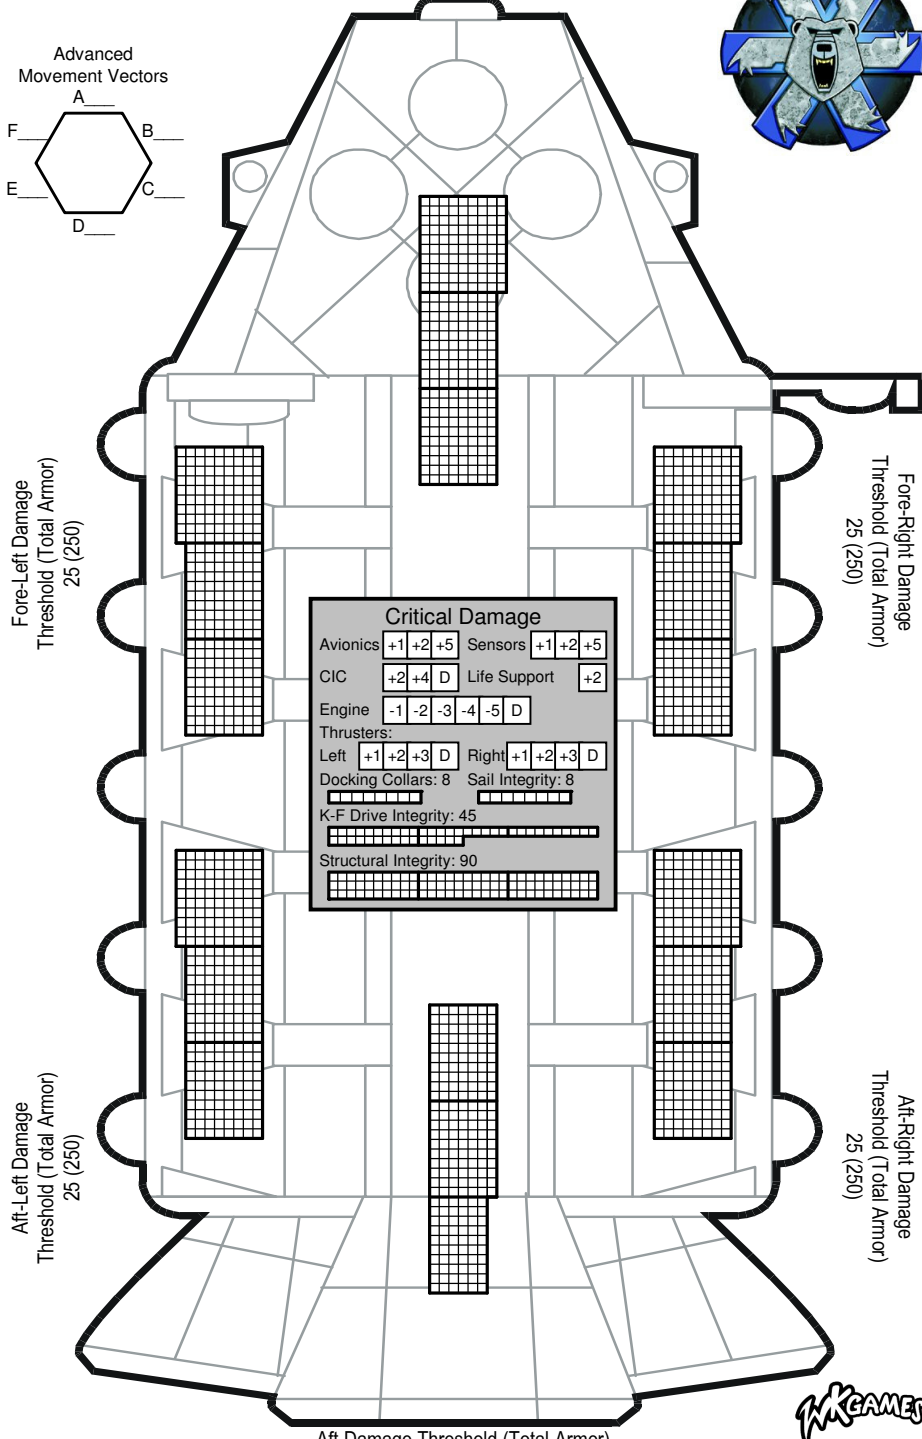

AEROTECH 2™

WARSHIP RECORD SHEET

Nose Damage Threshold (Total Armor)
25 (250) - Capital Scale

ARMOR DIAGRAM

Aft Damage Threshold (Total Armor)
20 (200)

Battle Value: 128.885

Cost: 30.127.348.000

Velocity Record		1	2	3	4	5	6	7	8	9	10	11	12	13	14	15	16	17	18	19	20
Turn #																					
Thrust																					
Velocity																					
Effective Velocity																					
Altitude Level																					
Fuel Pts	37.500																				

VESSEL DATA

Name: **Leviathan (Heavy Transport) Rasalhague**
 Type: **WarShip**
 Mass: **2.400.000 tons**
 Thrust: **Safe Thrust: 2 Max Thrust: 3**
 Tech: **Clan / Level 2 / 3055**
 Fighters/Small Craft: 50 / 20 Launch Rate: 16 / turn
 Life Boats/Escapes Pods: 150 / 30000 DropShips: 8

Weapons & Equipment Inventory:

Capital weapon ranges, hexes: (0-12) (13-24) (25-40) (41-50)

Capital Class Bay	Loc	Heat	SRV	MRV	LRV	ERV
1 Heavy N-Gauss	Nose	18	30	30	30	30
2 NAC/30	Nose	200	60	60	60	--
2 Medium NPPC	Nose	270	18	18	18	18
1 AR10(25KW,50WS,100B)	Nose	20	*	*	*	*
1 Medium NPPC	FL/FR	135	9	9	9	9
1 NAC/30	FL/FR	100	30	30	30	--
1 AR10(25KW,50WS,100B)	FL/FR	20	*	*	*	*
1 Medium N-Gauss	L/RBS	15	25	25	25	25
4 NL55	L/RBS	340	22	22	22	22
1 NAC/30	AL/AR	100	30	30	30	--
1 AR10(25KW,50WS,100B)	AL/AR	20	*	*	*	*
2 Medium NPPC	Aft	270	18	18	18	18
1 AR10(25KW,50WS,100B)	Aft	20	*	*	*	*